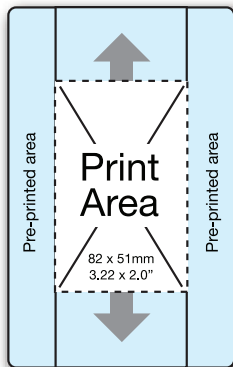

# SPECIFICATIONS

Specifications

<b>XXL Pro card printer</b>	The XXL PRO is a large format color dye sublimation PVC card printer
<b>Card Security</b>	HoloKote® anti-copying watermark across the non pre-printed area
<b>Warranty</b>	UltraCoverPlus 3 years warranty which includes full printhead coverage and free loaner service. Use Genuine Magicard dye film for best performance and extended lifespan of your printer
<b>Printer Interfaces</b>	USB and Ethernet
<b>Software Drivers</b>	Windows 2000™, 2003 Server™, XP™ and Vista™ drivers all supplied with printer
<b>Weight</b>	7.5kg (16.5 lbs)
<b>Power Source</b>	Internal power supply 90-265V 47-63Hz autoranging
<b>Dimensions</b>	193.5mm width x 232.5mm height x 620mm length (including hopper and stacker) 7.6" width x 9.15" height x 24.41" length (including hopper and stacker)
<b>Environment</b>	Sheltered Office environment 10°C to 30°C (50°F to 85°F)
<b>Print Speed</b>	Color 22 seconds each side. Mono 6 seconds
<b>Print Area</b>	86 x 54mm / 3.38 x 2.12"
<b>Option</b>	Inline encoder for contactless chip cards

Consumables

<b>Dye film</b>	<ul style="list-style-type: none"> <li>• LC1 : YMCKO 5 panel dye film 350 image (<b>Part No. M9005-751</b>)</li> <li>• LC3 : Monochrome resin black dye film 1000 image (<b>Part No. M9005-753</b>)</li> </ul> <p>Range of monochrome resin dye films (red, blue, green, gold, silver, white and scratch-off) 1000 image</p>
<b>Card Types</b>	Pre-printed PVC XXL sized cards 124.8 x 87.8mm and 140 x 87.8mm / 4.9 x 3.45" and 5.51 x 3.45"

**Pre-printed XXL PRO cards are available in 2 sizes:**  
 124.8 x 87.8mm and 140.0 x 87.8mm /  
 4.9 x 3.45" and 5.51 x 3.45"

Both card sizes can be personalized within a maximum area of 86 x 54mm / 3.38 x 2.12" individually. The recommended print area is 82 x 51mm / 3.22 x 2.0". Visitors are issued convenient, large size badges in a matter of seconds.