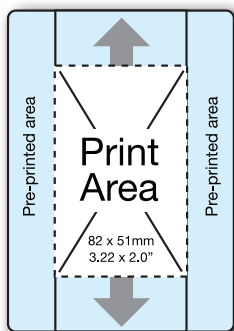

# SPECIFICATIONS

Specifications

<b>XXL Pro card printer</b>	The XXL PRO is a large format color dye sublimation PVC card printer
<b>Card Security</b>	HoloKote® anti-copying watermark across the non pre-printed area
<b>Warranty</b>	UltraCoverPlus 3 years warranty which includes full printhead coverage and free loaner service. Use Genuine Magicard dye film for best performance and extended lifespan of your printer
<b>Printer Interfaces</b>	USB and Ethernet
<b>Software Drivers</b>	Windows 2000™, 2003 Server™, XP™ and Vista™ drivers all supplied with printer
<b>Weight</b>	7.5kg (16.5 lbs)
<b>Power Source</b>	Internal power supply 90-265V 47-63Hz autoranging
<b>Dimensions</b>	193.5mm width x 232.5mm height x 620mm length (including hopper and stacker) 7.6" width x 9.15" height x 24.41" length (including hopper and stacker)
<b>Environment</b>	Sheltered Office environment 10°C to 30°C (50°F to 85°F)
<b>Print Speed</b>	Color 22 seconds each side. Mono 6 seconds
<b>Print Area</b>	86 x 54mm / 3.38 x 2.12"
<b>Option</b>	Inline encoder for contactless chip cards

Consumables

<b>Dye film</b>	<ul style="list-style-type: none"> <li>• LC1 : YMCKO 5 panel dye film 350 image (<b>Part No. M9005-751</b>)</li> <li>• LC3 : Monochrome resin black dye film 1000 image (<b>Part No. M9005-753</b>)</li> </ul> <p>Range of monochrome resin dye films (red, blue, green, gold, silver, white and scratch-off) 1000 image</p>
<b>Card Types</b>	Pre-printed PVC XXL sized cards 124.8 x 87.8mm and 140 x 87.8mm / 4.9 x 3.45" and 5.51 x 3.45"

**Pre-printed XXL PRO cards are available in 2 sizes:**  
 124.8 x 87.8mm and 140.0 x 87.8mm /  
 4.9 x 3.45" and 5.51 x 3.45"

Both card sizes can be personalized within a maximum area of 86 x 54mm / 3.38 x 2.12" individually. The recommended print area is 82 x 51mm / 3.22 x 2.0". Visitors are issued convenient, large size badges in a matter of seconds.