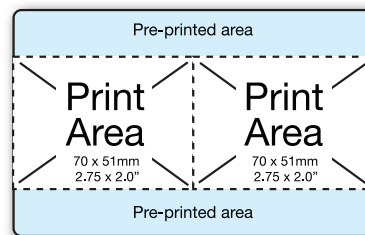

# SPECIFICATIONS

Specifications

<b>XXL Pro card printer</b>	The XXL PRO is a large format color dye sublimation PVC card printer
<b>Card Security</b>	HoloKote® anti-copying watermark across the non pre-printed area
<b>Warranty</b>	UltraCoverPlus 3 years warranty which includes full printhead coverage and free loaner service. Use Genuine Magicard dye film for best performance and extended lifespan of your printer
<b>Printer Interfaces</b>	USB and Ethernet
<b>Software Drivers</b>	Windows 2000™, 2003 Server™, XP™ and Vista™ drivers all supplied with printer
<b>Weight</b>	7.5kg (16.5 lbs)
<b>Power Source</b>	Internal power supply 90-265V 47-63Hz autoranging
<b>Dimensions</b>	193.5mm width x 232.5mm height x 620mm length (including hopper and stacker) 7.6" width x 9.15" height x 24.41" length (including hopper and stacker)
<b>Environment</b>	Sheltered Office environment 10°C to 30°C (50°F to 85°F)
<b>Print Speed</b>	Color 22 seconds each side. Mono 6 seconds
<b>Print Area</b>	86 x 54mm / 3.38 x 2.12"
<b>Option</b>	Inline encoder for contactless chip cards

Consumables

<b>Dye film</b>	<ul style="list-style-type: none"> <li>• LC1 : YMCKO 5 panel dye film 350 image (<b>Part No. M9005-751</b>)</li> <li>• LC3 : Monochrome resin black dye film 1000 image (<b>Part No. M9005-753</b>)</li> </ul> <p>Range of monochrome resin dye films (red, blue, green, gold, silver, white and scratch-off) 1000 image</p>
<b>Card Types</b>	Pre-printed PVC XXL sized cards 124.8 x 87.8mm and 140 x 87.8mm / 4.9 x 3.45" and 5.51 x 3.45"

**Pre-printed XXL PRO cards are available in 2 sizes:**  
 124.8 x 87.8mm and 140.0 x 87.8mm /  
 4.9 x 3.45" and 5.51 x 3.45"

Both card sizes can be personalized within a maximum area of 86 x 54mm / 3.38 x 2.12" individually. The recommended print area is 82 x 51mm / 3.22 x 2.0". Visitors are issued convenient, large size badges in a matter of seconds.