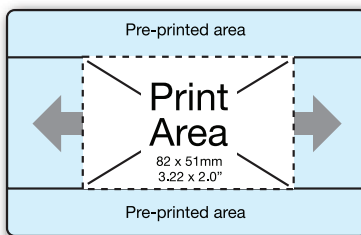

# SPECIFICATIONS

Specifications

<b>XXL Pro card printer</b>	The XXL PRO is a large format color dye sublimation PVC card printer
<b>Card Security</b>	HoloKote® anti-copying watermark across the non pre-printed area
<b>Warranty</b>	UltraCoverPlus 3 years warranty which includes full printhead coverage and free loaner service. Use Genuine Magicard dye film for best performance and extended lifespan of your printer
<b>Printer Interfaces</b>	USB and Ethernet
<b>Software Drivers</b>	Windows 2000™, 2003 Server™, XP™ and Vista™ drivers all supplied with printer
<b>Weight</b>	7.5kg (16.5 lbs)
<b>Power Source</b>	Internal power supply 90-265V 47-63Hz autoranging
<b>Dimensions</b>	193.5mm width x 232.5mm height x 620mm length (including hopper and stacker) 7.6" width x 9.15" height x 24.41" length (including hopper and stacker)
<b>Environment</b>	Sheltered Office environment 10°C to 30°C (50°F to 85°F)
<b>Print Speed</b>	Color 22 seconds each side. Mono 6 seconds
<b>Print Area</b>	86 x 54mm / 3.38 x 2.12"
<b>Option</b>	Inline encoder for contactless chip cards

Consumables

<b>Dye film</b>	<ul style="list-style-type: none"> <li>• LC1 : YMCKO 5 panel dye film 350 image (<b>Part No. M9005-751</b>)</li> <li>• LC3 : Monochrome resin black dye film 1000 image (<b>Part No. M9005-753</b>)</li> </ul> <p>Range of monochrome resin dye films (red, blue, green, gold, silver, white and scratch-off) 1000 image</p>
<b>Card Types</b>	Pre-printed PVC XXL sized cards 124.8 x 87.8mm and 140 x 87.8mm / 4.9 x 3.45" and 5.51 x 3.45"

**Pre-printed XXL PRO cards are available in 2 sizes:**  
 124.8 x 87.8mm and 140.0 x 87.8mm /  
 4.9 x 3.45" and 5.51 x 3.45"

Both card sizes can be personalized within a maximum area of 86 x 54mm / 3.38 x 2.12" individually. The recommended print area is 82 x 51mm / 3.22 x 2.0". Visitors are issued convenient, large size badges in a matter of seconds.